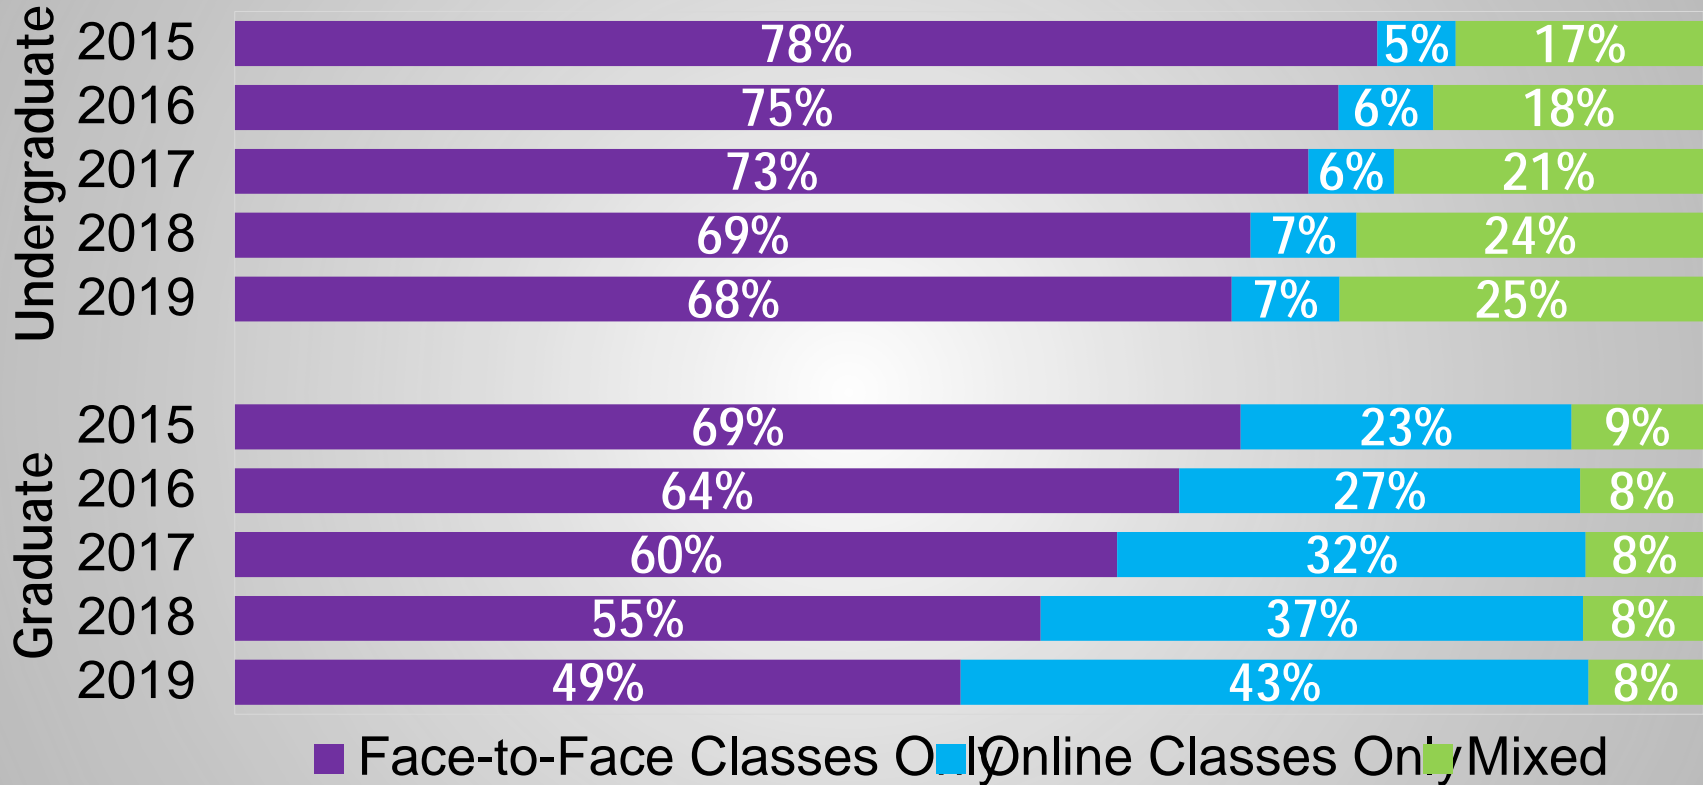

Enrollment by Race/Ethnicity

Non-Resident Students

Border State Waivers at Eligible Institutions

Online Course Taking Patterns

First-time Freshmen Attempting 15+ Credit Hours

Questions and Contact

Rachana Bhatt