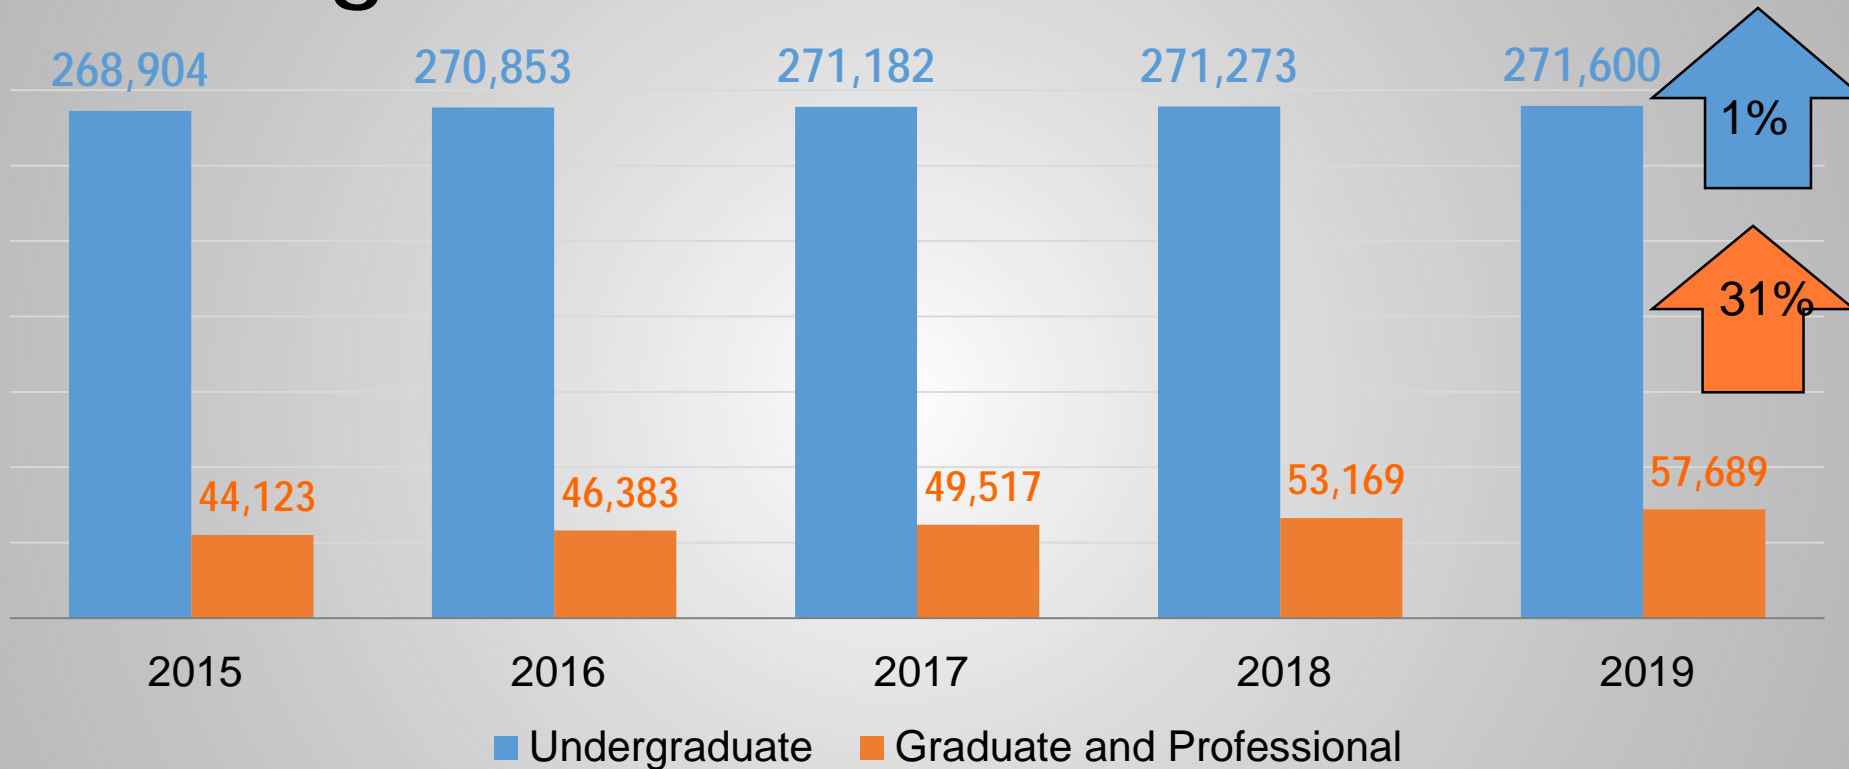

ENTS OF THE UNIV

Fall 2019 USG Enrollment

333,507

Research Universities: 138,302

USG Fall Headcount and FTE

National Comparison

Enrollment Percent Change from Prior Year

US Four-Year Publics

USG

Fall 2016 Spring 2017 Fall 2017 Spring 2018 Fall 2018 Spring 2019

Source: National Student Clearinghouse

Georgia High School Graduate Pipeline

Undergraduate vs. Graduate Enrollment

Dual Enrollment

Beginning Freshman Enrollment