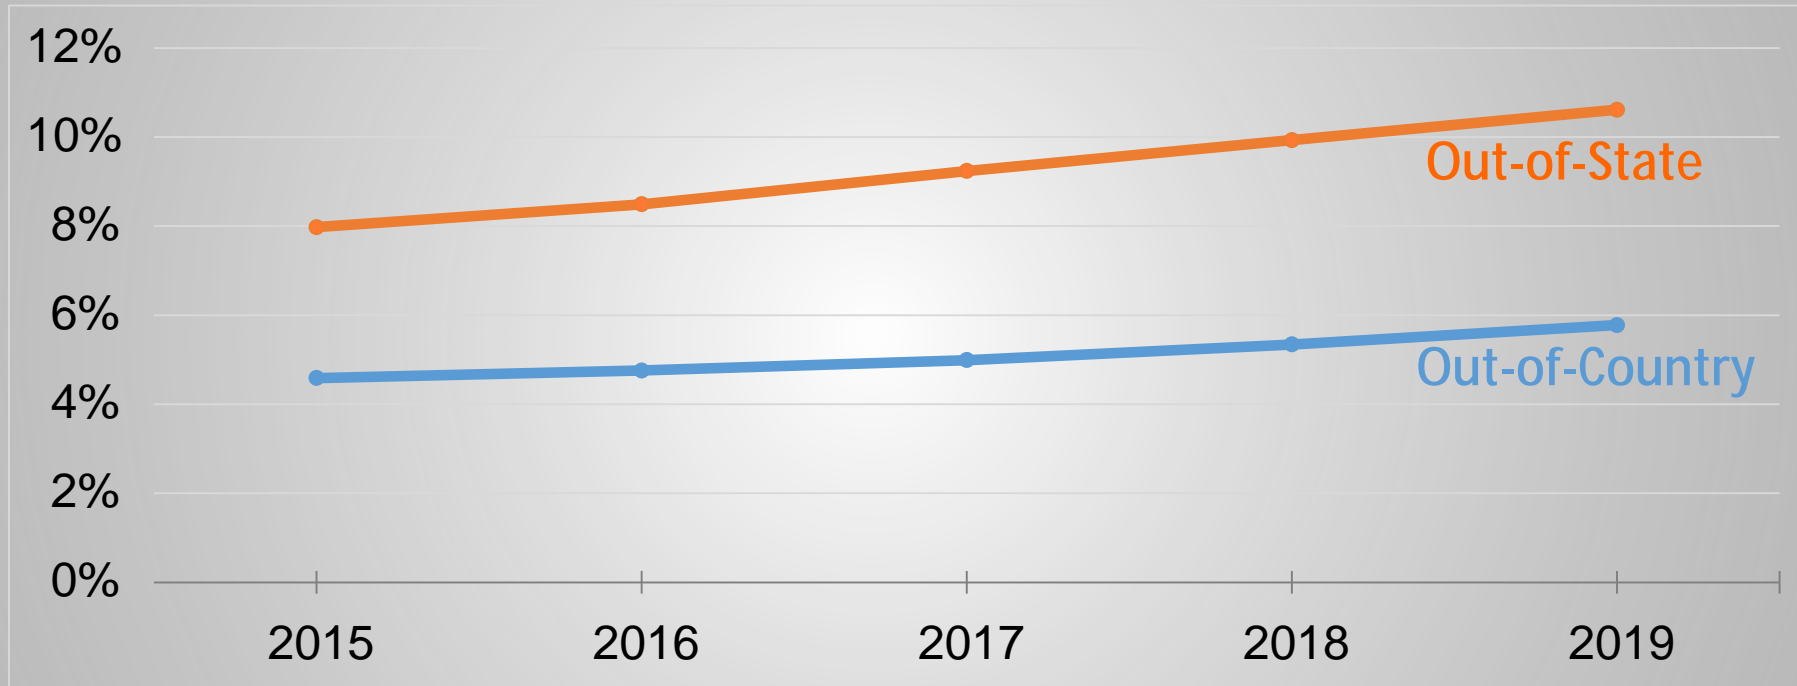

Non-Resident Students