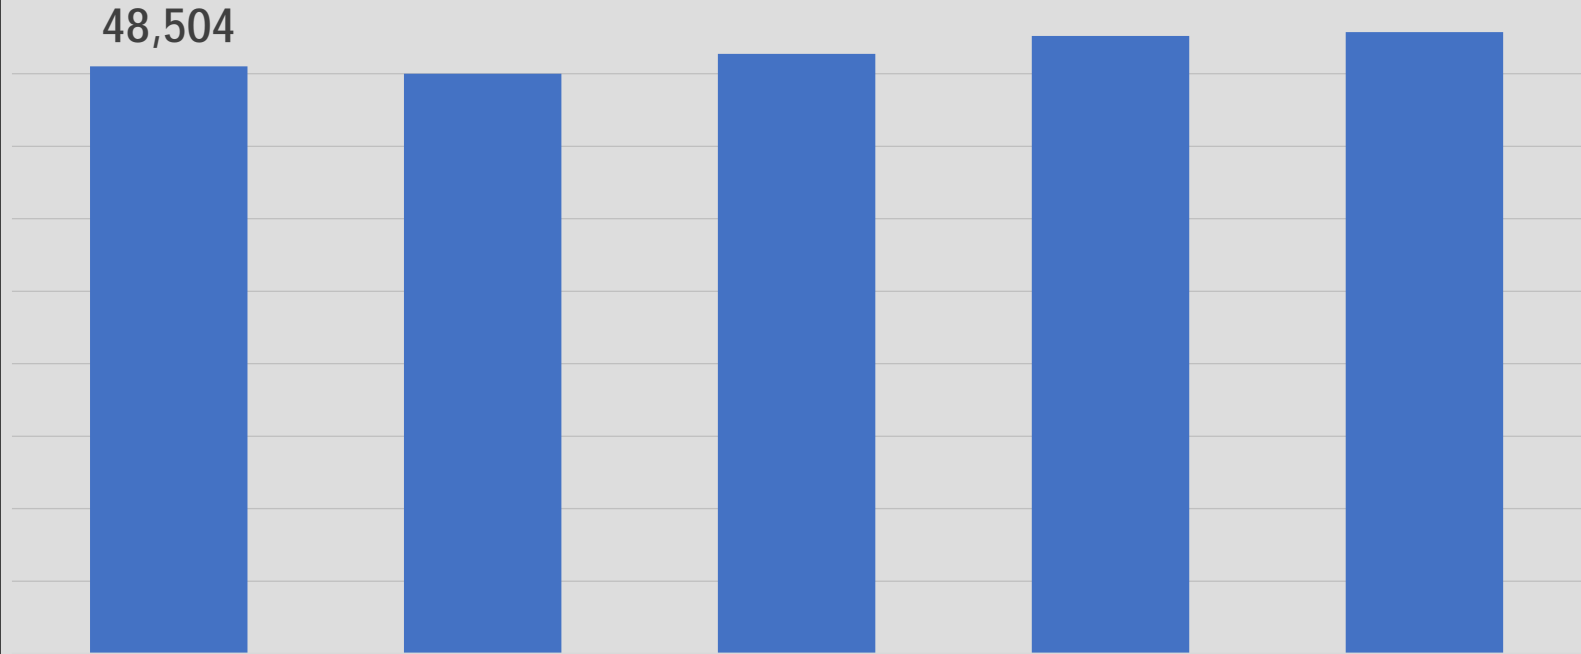

USG

Fall 2016 Spring 2017 Fall 2017 Spring 2018 Fall 2018 Spring 2019

Source: National Student Clearinghouse

Georgia High School Graduate Pipeline

Undergraduate vs. Graduate Enrollment

Dual Enrollment

Beginning Freshman Enrollment