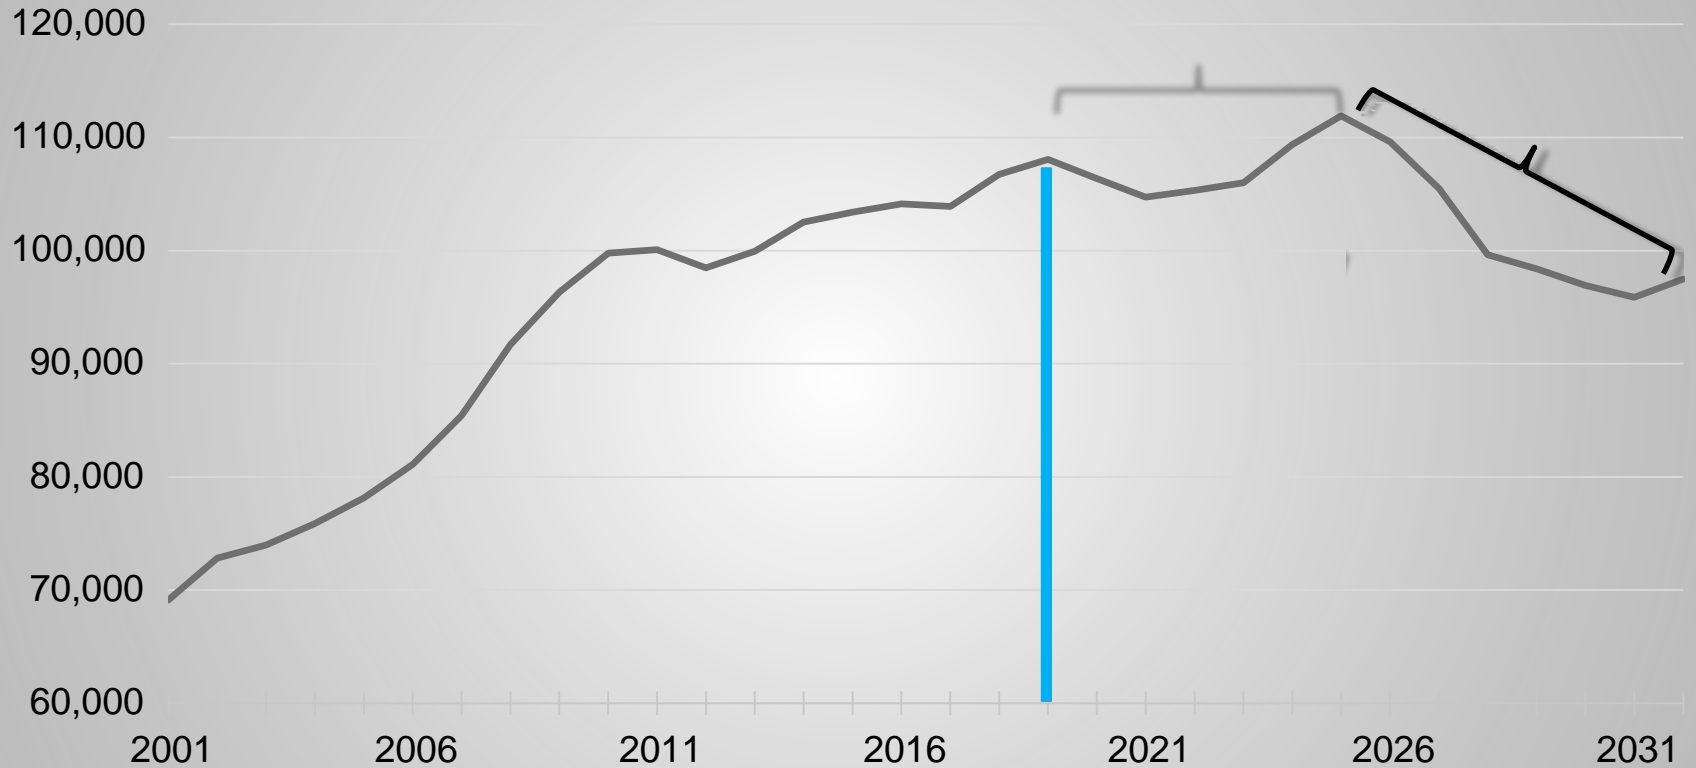

ENTS OF THE UNIV

Fall 2019 USG Enrollment

333,507

Research Universities: 138,302

USG Fall Headcount and FTE

National Comparison

Enrollment Percent Change from Prior Year

US Four-Year Publics

USG

Fall 2016 Spring 2017 Fall 2017 Spring 2018 Fall 2018 Spring 2019

Source: National Student Clearinghouse

Georgia High School Graduate Pipeline

Undergraduate vs. Graduate Enrollment

Dual Enrollment

Beginning Freshman Enrollment