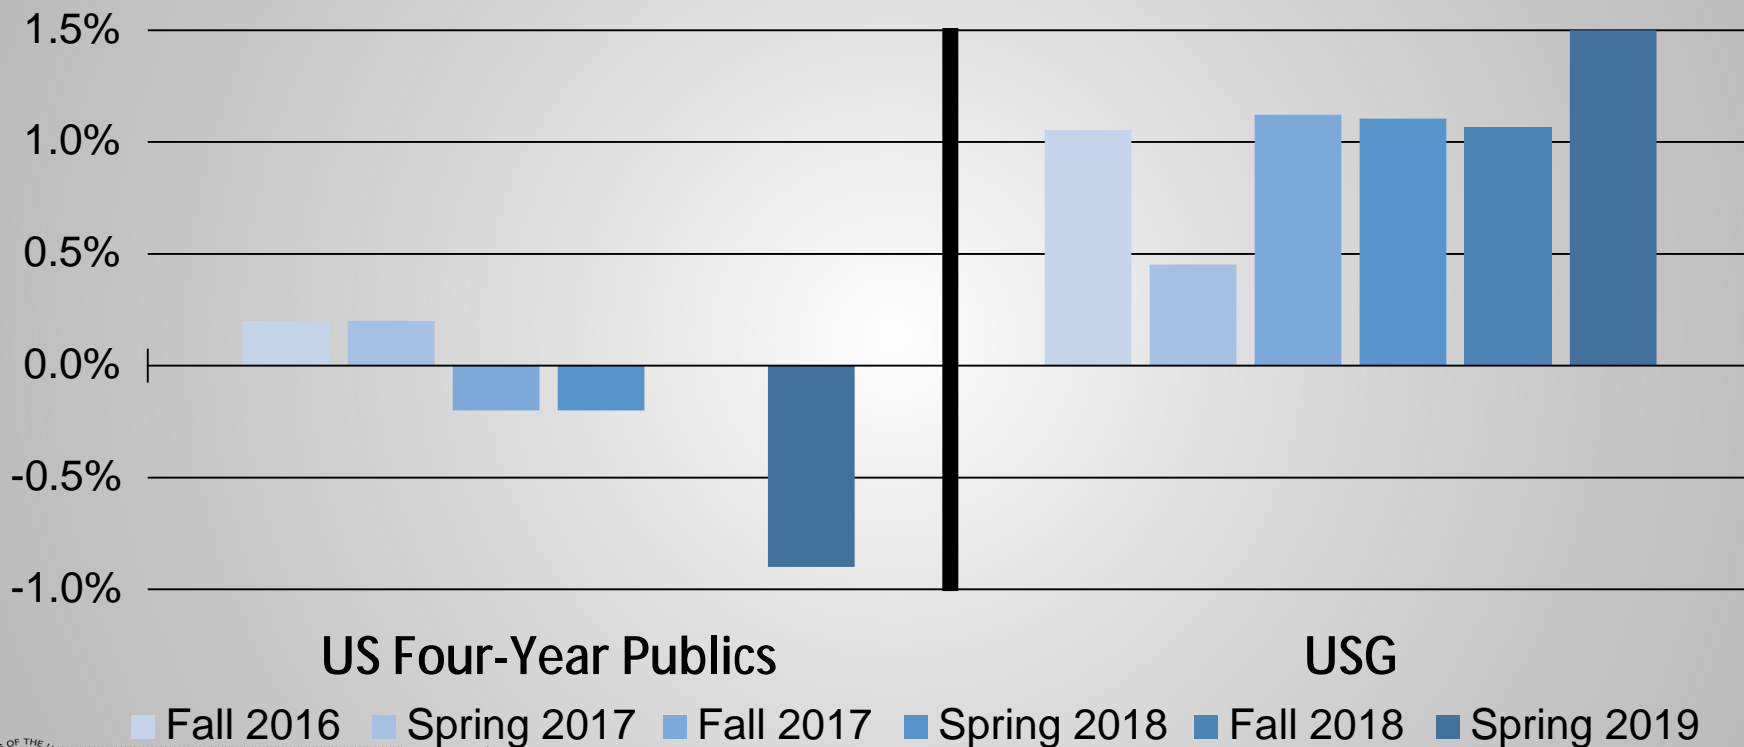

ENTS OF THE UNIV

Fall 2019 USG Enrollment

333,507

Research Universities: 138,302

USG Fall Headcount and FTE

National Comparison

Enrollment Percent Change from Prior Year

US Four-Year Publics

USG

Fall 2016 Spring 2017 Fall 2017 Spring 2018 Fall 2018 Spring 2019

Source: National Student Clearinghouse

Georgia High School Graduate Pipeline

Undergraduate vs. Graduate Enrollment

Dual Enrollment

Beginning Freshman Enrollment