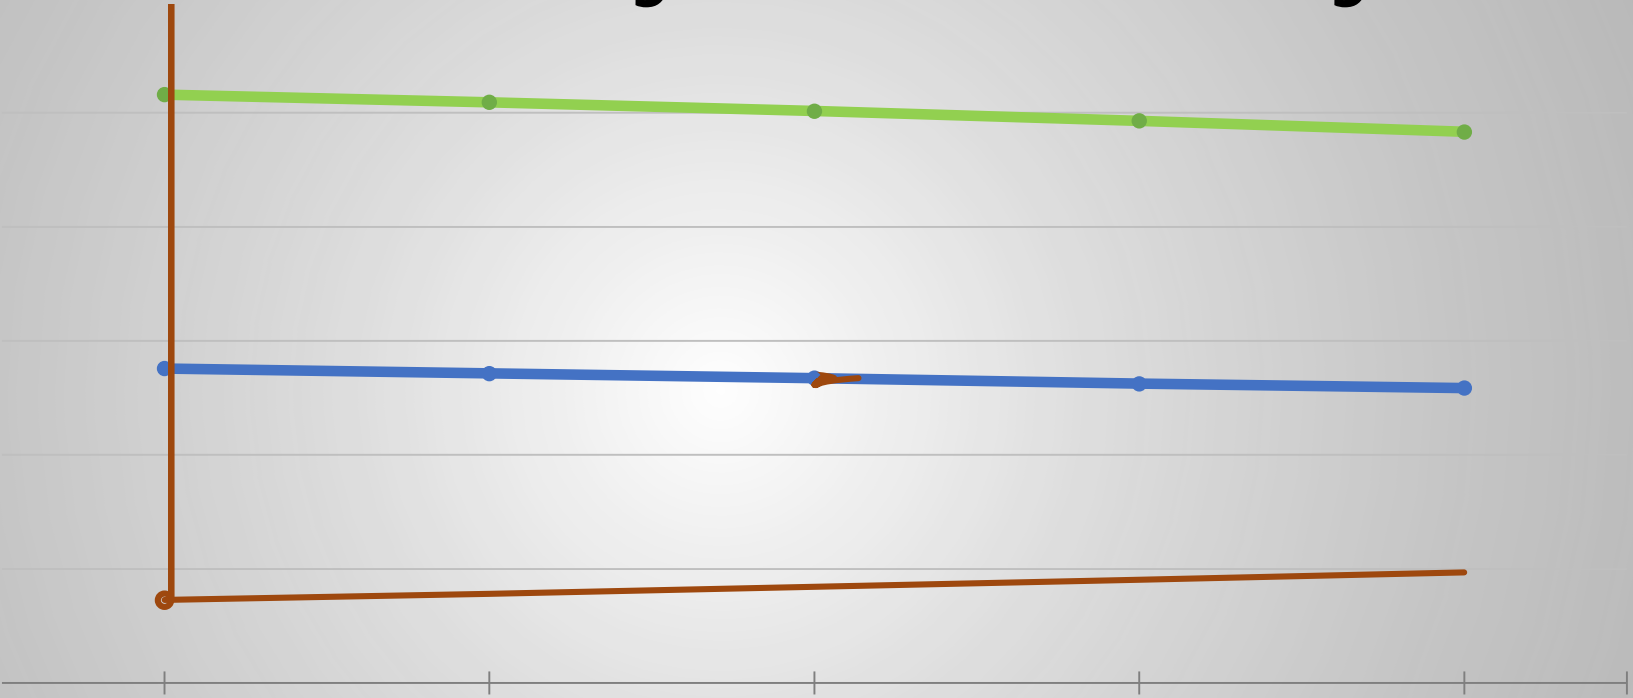

ENTS OF THE UNIV

Fall 2019 USG Enrollment

333,507

Research Universities: 138,302

USG Fall Headcount and FTE

National Comparison

Enrollment Percent Change from Prior Year

US Four-Year Publics

USG

Fall 2016 Spring 2017 Fall 2017 Spring 2018 Fall 2018 Spring 2019

Source: National Student Clearinghouse

Georgia High School Graduate Pipeline

Undergraduate vs. Graduate Enrollment

Dual Enrollment

Beginning Freshman Enrollment

Enrollment by Race/Ethnicity

Non-Resident Students

Border State Waivers at Eligible Institutions

Online Course Taking Patterns

First-time Freshmen Attempting 15+ Credit Hours

Questions and Contact

Rachana Bhatt