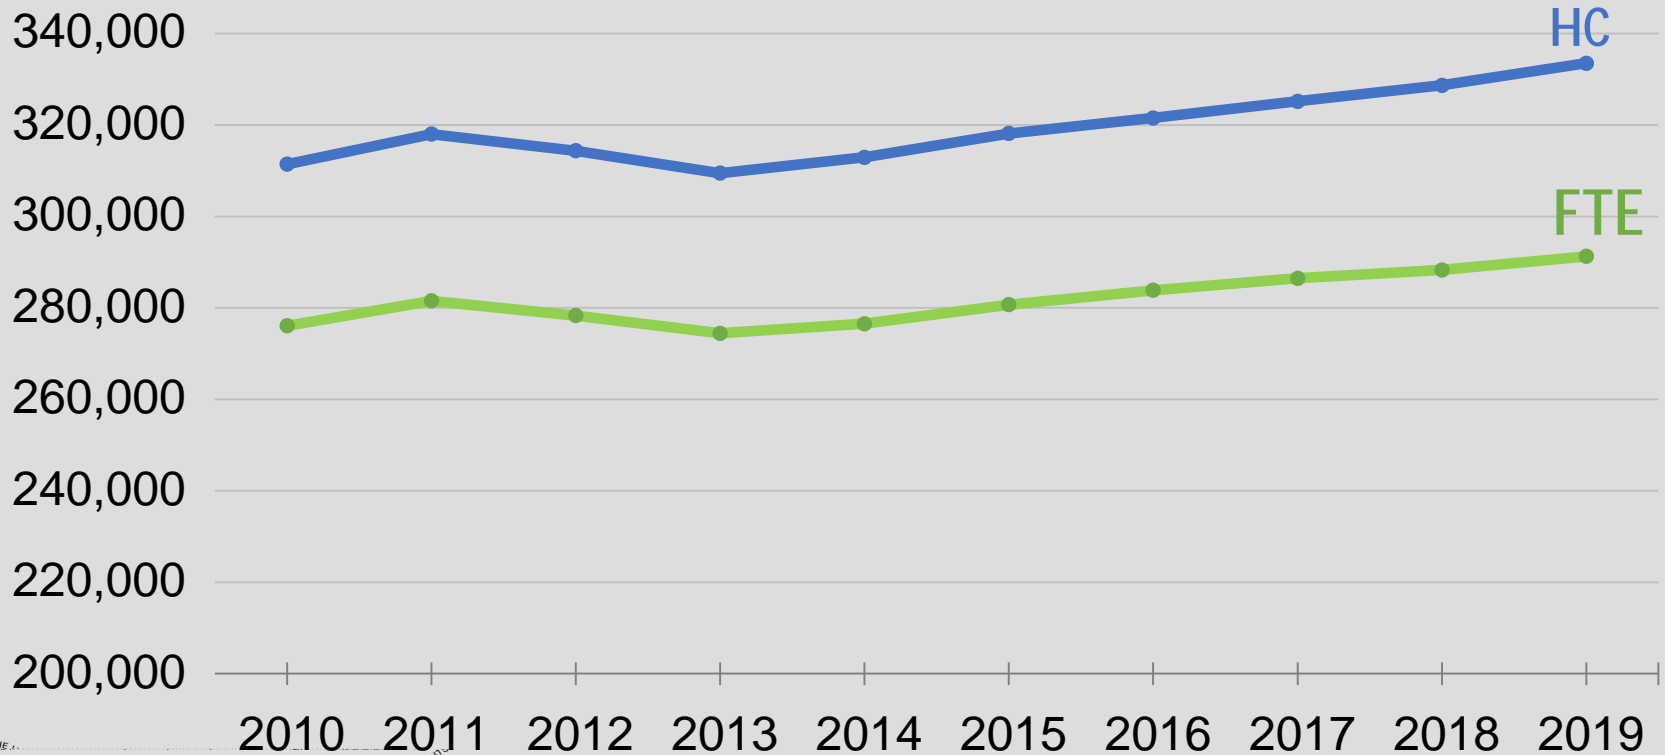

ENTS OF THE UNIV

Fall 2019 USG Enrollment

333,507

Research Universities: 138,302

USG Fall Headcount and FTE

National Comparison

Enrollment Percent Change from Prior Year

US Four-Year Publics

USG

Fall 2016 Spring 2017 Fall 2017 Spring 2018 Fall 2018 Spring 2019

Source: National Student Clearinghouse

Georgia High School Graduate Pipeline

Undergraduate vs. Graduate Enrollment

Dual Enrollment

Beginning Freshman Enrollment