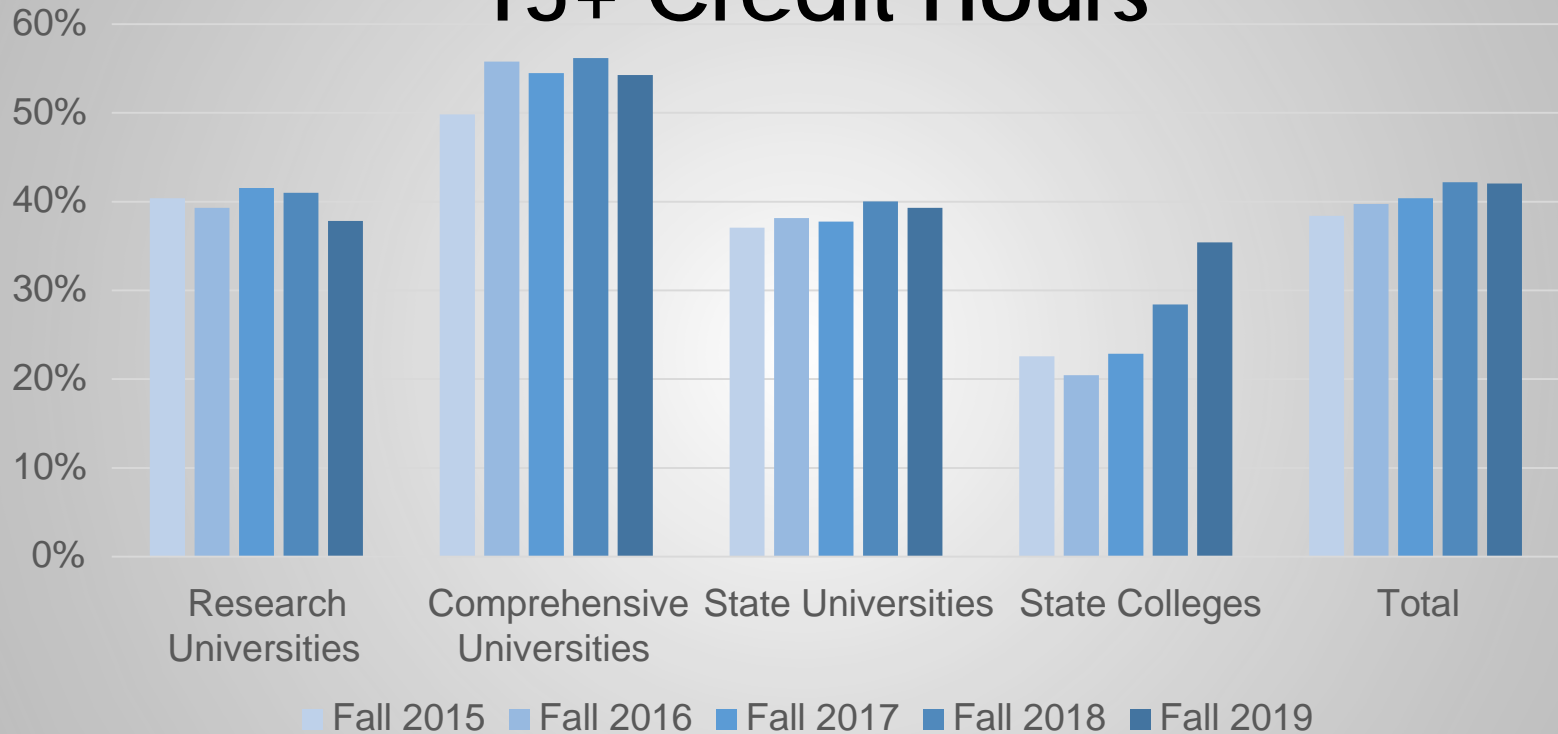

Enrollment by Race/Ethnicity

Non-Resident Students

Border State Waivers at Eligible Institutions

Online Course Taking Patterns

First-time Freshmen Attempting 15+ Credit Hours

Questions and Contact

Rachana Bhatt