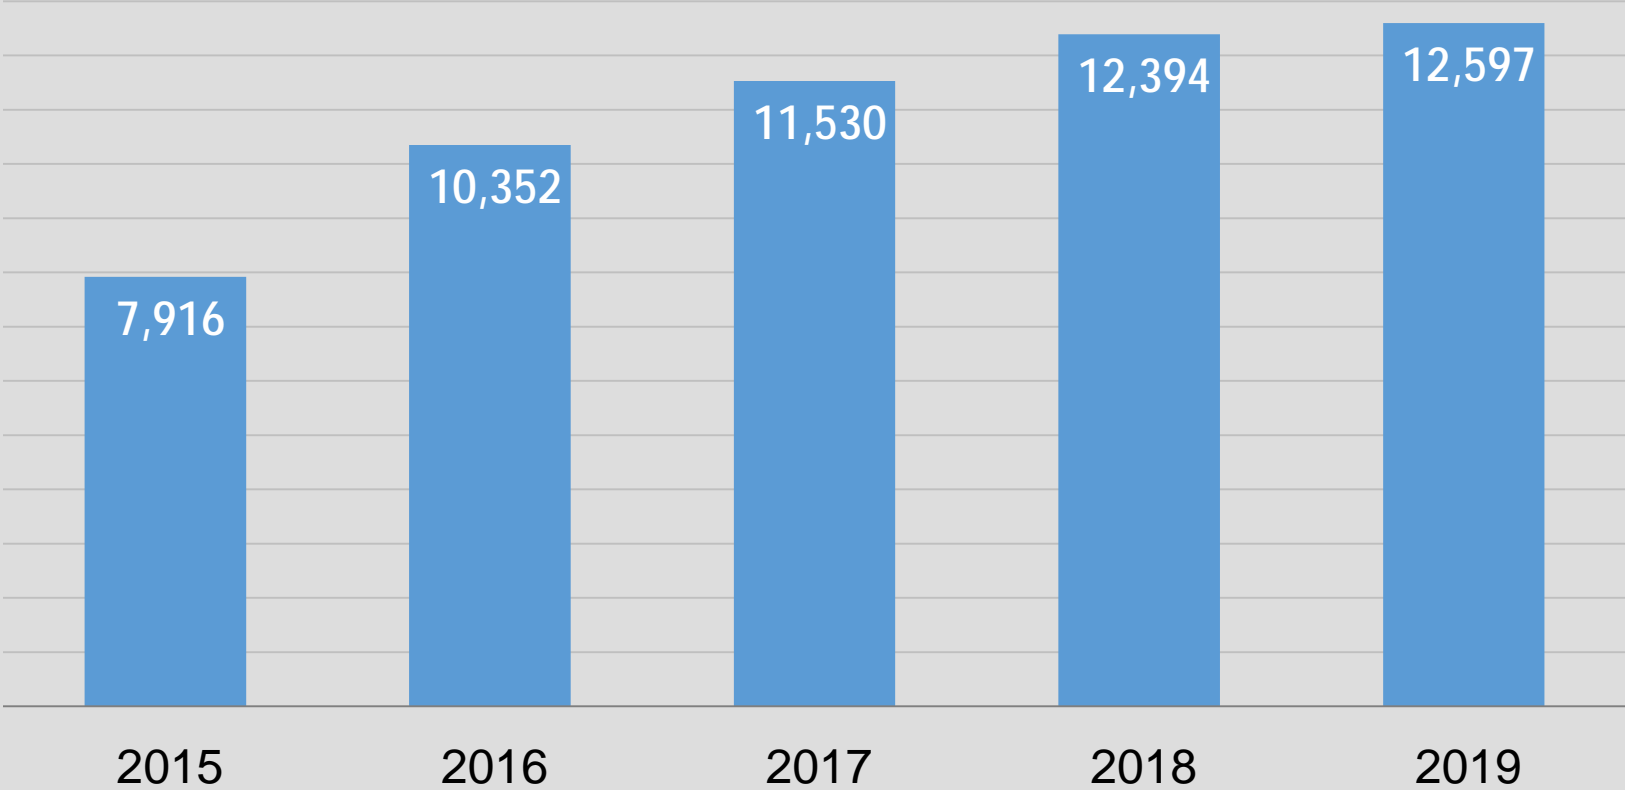

ENTS OF THE UNIV

Fall 2019 USG Enrollment

333,507

Research Universities: 138,302

USG Fall Headcount and FTE

National Comparison

Enrollment Percent Change from Prior Year

US Four-Year Publics

USG

Fall 2016 Spring 2017 Fall 2017 Spring 2018 Fall 2018 Spring 2019

Source: National Student Clearinghouse

Georgia High School Graduate Pipeline

Undergraduate vs. Graduate Enrollment

Dual Enrollment

Beginning Freshman Enrollment